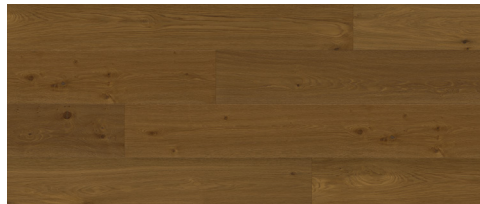

ENGINEERED HARDWOOD

BEAUX ARTS

 White Oak

 10 1/4" Wide Planks

 Wirebrushed or Deep Wirebrushed, Handscraped & Distressed

Verismo

Serenova (*)

Madrigal (*)

Gilded (*)

Roccia (*)

Vignette (*)

SPECIFICATIONS

Immerse in the old-world charm of Beaux Arts, where every plank speaks a tale of artistry and craftsmanship. The essence of the 10 1/4" wide oak planks is adorned with a unique handscraped and wirebrushed texture, offering a canvas of history and character beneath your feet. Designed for the connoisseur of luxury living, Beaux Arts brings together the resilience of modern engineering and the allure of classic aesthetics, ensuring a lifetime of exquisite foundation for your space.

SUITABLE LOCATION
On, Above & Below Grade

SURFACE TEXTURE + FINISH
Beautiful Fumed Options With Wirebrushed or Deep Wirebrushed, Handscraped, & Distressed Textures + UV Cured Polyurethane Finish with Aluminum Oxide
(*) *Fumed*