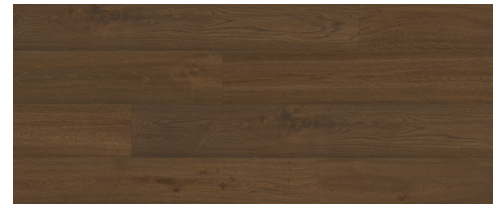

ENGINEERED HARDWOOD

BEAUX ARTS

 White Oak

 10 1/4" Wide Planks

 Wirebrushed or Deep Wirebrushed, Handscraped & Distressed

Verismo

Serenova (*)

Madrigal (*)

Gilded (*)

Roccia (*)

Vignette (*)

SPECIFICATIONS

Immerse in the old-world charm of Beaux Arts, where every plank speaks a tale of artistry and craftsmanship. The essence of the 10 1/4" wide oak planks is adorned with a unique handscraped and wirebrushed texture, offering a canvas of history and character beneath your feet. Designed for the connoisseur of luxury living, Beaux Arts brings together the resilience of modern engineering and the allure of classic aesthetics, ensuring a lifetime of exquisite foundation for your space.

SUITABLE LOCATION
On, Above & Below Grade

SURFACE TEXTURE + FINISH
Beautiful Fumed Options With Wirebrushed or Deep Wirebrushed, Handscraped, & Distressed Textures + UV Cured Polyurethane Finish with Aluminum Oxide
(*) *Fumed*